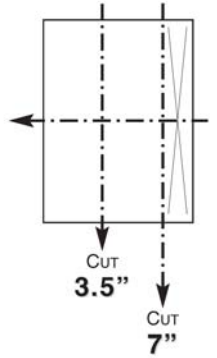

trace  
wines

**CALIFORNIA  
MERLOT**

Suave, stable and sincere, our Merlot is open to any move you want to make.

**FLAVOR PROFILE**

Fragrances of black cherry, plum, and cassis will envelop your senses as smooth and silky flavors trace across your palate.